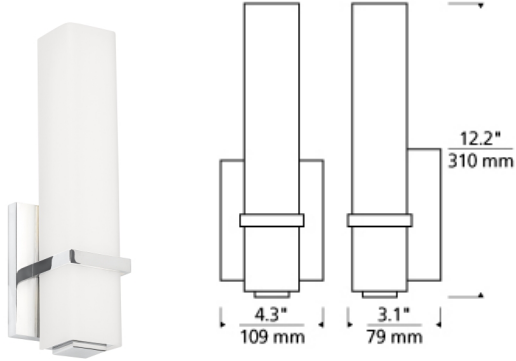

Milan 13 Bath

DESCRIPTION

The Milan wall sconce by Tech Lighting is a modern rectilinear light that features a clean and crisp design. The Milan is defined by the sharply enhanced crystalline dimension of the outer shade. The Milan can be customized by selecting either a clear polished glass or beautiful opal etched glass, either glass finish will bring sophistication to your space. The Milan is available in two on-trend finishes, Satin Nickel and Chrome, each finish further enhances its contemporary style. The Milan bath bar ships with energy efficient integrated LED lighting, all lighting options are fully dimmable to create the desired ambiance in your special space. Includes 10 watt, 823 delivered lumen, 3000K LED module. Dimmable with low-voltage electronic dimmer.

INSTALLATION

This product can mount to either a 4" square electrical box with round plaster ring or an octagonal electrical box (not included).

WEIGHT

2.0-2.5lb / 0.91-1.13kg ±

chrome

satin nickel

ORDERING INFORMATION

700BCMLN	SHAPE OR SIZE	COLOR	FINISH	LAMP
13	13" SMALL	W WHITE GLASS	C CHROME S SATIN NICKEL	-LED930 LED 90 CRI 3000K 120V -LED930-277 LED 90 CRI 3000K 277V

TECH LIGHTING®

7400 Linder Avenue
Skokie, Illinois 60077