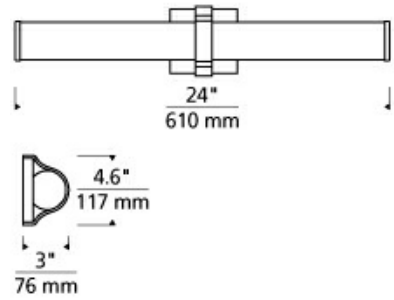

## ORDERING INFORMATION

700BCLYK	LENGTH (A)	FINISH	LAMP
	24 24"	Z BRONZE	-LED930 INTEGRATED LED 90 CRI 3000K 120V
		C CHROME	-LED930-277 INTEGRATED LED 90 CRI 3000K 277V
		S SATIN NICKEL	

700BCLYK \_\_\_\_\_

## SPECIFICATIONS

HARDWARE MATERIAL	Metal
SHADE MATERIAL	Acrylic
NET WEIGHT	3 lbs
HEIGHT	4.6in
WIDTH	3in
LENGTH	24in
WET LISTED	
DAMP LISTED	Yes
DRY LISTED	
GENERAL LISTING	ETL Listed
INCLUDES	