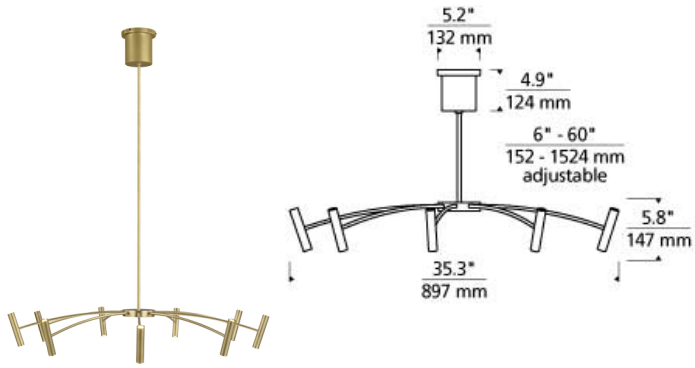

Aerial 40 Chandelier LED

DESCRIPTION

This Aerial chandelier by Tech Lighting features symmetrically spaced arched rods supporting a ring of slim cylindrical heads. The cylinders produce up and down illumination while concealing the integrated LED light sources. Offered in two large diameters, 40" and 55", the Aerial chandelier is highlighted in two contemporary finish options aged brass and matte black and hangs a maximum 60" with the included adjustable stems. A great piece to coordinate with the smaller scale Aerial chandelier in your open living space, dining area and foyer. Lamping options are compatible with most dimmers. Refer to the Dimming Chart for more information. Includes 120 volt 42.7 watts, 2953 total delivered lumens, 3000K LED modules. Dimmable with most LED compatible ELV and TRIAC dimmers. Ships with (4) 12" and (2) 6" rigid stems in coordinating finish. Can be installed on a sloped ceiling up to 45°.

WEIGHT

9-9lb / 4.08-4.08kg ±

ORDERING INFORMATION

700ARL	LENGTH (A)	FINISH	LAMP
	40 40"	R AGED BRASS B MATTE BLACK	-LED930 INTEGRATED LED 90 CRI 3000K 120V (T20/T24)

TECH LIGHTING®
 7400 Linder Avenue T 847.410.4400
 Skokie, Illinois 60077 F 847.410.4500
Tech Lighting, L.L.C.