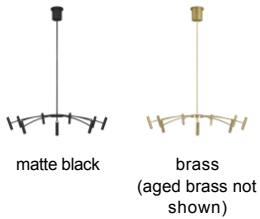

Aerial 40 Chandelier LED

DESCRIPTION

This Aerial chandelier by Tech Lighting features symmetrically spaced arched rods supporting a ring of slim cylindrical heads. The cylinders produce up and down illumination while concealing the integrated LED light sources. Offered in two large diameters, 40" and 55", the Aerial chandelier is highlighted in two contemporary finish options aged brass and matte black and hangs a maximum 60" with the included adjustable stems. A great piece to coordinate with the smaller scale Aerial chandelier in your open living space, dining area and foyer. Lamping options are compatible with most dimmers. Refer to the Dimming Chart for more information. Includes 120 volt 42.7 watts, 2953 total delivered lumens, 3000K LED modules. Dimmable with most LED compatible ELV and TRIAC dimmers. Ships with (4) 12" and (2) 6" rigid stems in coordinating finish. Can be installed on a sloped ceiling up to 45°.

WEIGHT

9-9lb / 4.08-4.08kg ±

ORDERING INFORMATION

700ARL	LENGTH (A)	FINISH	LAMP
	40 40"	R AGED BRASS B MATTE BLACK	-LED930 INTEGRATED LED 90 CRI 3000K 120V (T20/T24)

TECH LIGHTING®
 7400 Linder Avenue T 847.410.4400
 Skokie, Illinois 60077 F 847.410.4500
Tech Lighting, L.L.C.