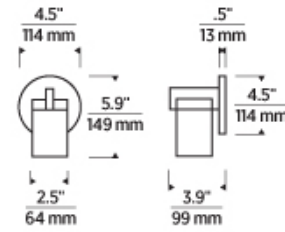

7400 Linder Avenue, Skokie, IL 60077
T 847.410.4400 | F 847.410.4500 | techlighting.com

ESFERA SMALL SCONCE

VISUAL COMFORT & Co.

SPECIFICATIONS

PRIMARY MATERIAL	Steel Or Brass
SHADE MATERIAL	Crystal
NET WEIGHT	2.5 lbs
HEIGHT	5.9in
WIDTH	3.9in
LENGTH	4.5in
MIN. EXTENSION FROM WALL	3.9in
UP LIGHT / DOWN LIGHT / BOTH?	
WET LISTED	
DAMP LISTED	
DRY LISTED	
UP / DOWN	
HORIZONTAL / VERTICAL	
WALL / CEILING MOUNT	
GENERAL LISTING	ETL Listed
ADA COMPLIANT	
INCLUDES	