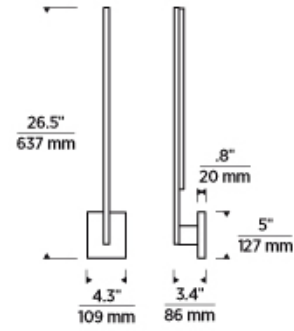

Polished Nickel 3/4

To view all available finish options, please visit techlighting.com

ORDERING INFORMATION

700WSKLE	LENGTH (A)	FINISH	LAMP
	30 30"	NB NATURAL BRASS/WHITE MARBLE	-LED930 INTEGRATED LED 90 CRI 3000K 120V
		B NIGHTSHADE BLACK	-LED930-277 INTEGRATED LED 90 CRI 3000K 277V
		N POLISHED NICKEL/WHITE MARBLE	

700WSKLE _____

JOB NAME _____

NOTES _____

KLEE 30 WALL

SPECIFICATIONS

PRIMARY MATERIAL	Steel Or Brass
SHADE MATERIAL	Acrylic
NET WEIGHT	4.5 lbs
HEIGHT	26.5in
WIDTH	3.4in
LENGTH	4.3in
MIN. EXTENSION FROM WALL	3.3in
UP LIGHT / DOWN LIGHT / BOTH?	
WET LISTED	
DAMP LISTED	Yes
DRY LISTED	
UP / DOWN	
HORIZONTAL / VERTICAL	
WALL / CEILING MOUNT	
GENERAL LISTING	ETL Listed
ADA COMPLIANT	
INCLUDES	

LAMPING SPECIFICATIONS

	LED LAMP	INTEGRATED LED	NON LED	NO LAMP
DELIVERED LUMENS		1410		
WATTS		18.7		
MAX WATTAGE PER BULB		18.7W		
INPUT VOLTAGE/ DIMMING TYPE		120V ELV, TRIAC 277V 0-10V		
CCT		3000K		
CRI		90 CRI		
LED LIFETIME				
L70		>50000		
AVERAGE BULB HOURS				
FIELD SERVICEABLE LED				
LAMP BASE		Integrated LED		
LAMP SHAPE		Integrated LED		
LAMP INCLUDED?		True		
WARRANTY**		5 Years		