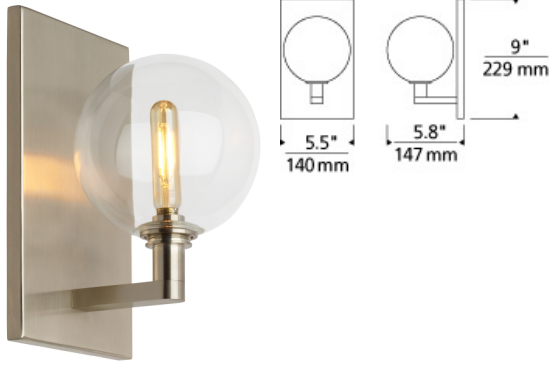

WALL COLLECTION

Gambit Single Wall

DESCRIPTION

The Gambit Single LED wall sconce light from Tech Lighting exudes undeniable beauty and warm contemporary style through its bold use of high end mixed materials and retro-inspired, fully dimmable LED lamping. This broadly appealing contemporary design is offered in two sizes, the petite 1-lite and scalable 3-lite, each with its own unique silhouette. Both sizes offer a convergence of contrasting elements including hard lines from their elegantly plated metal hardware and soft curves from their seemingly delicate yet durable borosilicate glass globes. Together with the coordinating Gambit chandelier and various Gambit multi-port chandeliers also from Tech Lighting, these distinctive wall sconce lights are sure to add an incredibly warm allure to dining room lighting, kitchen lighting and living room lighting applications alike. Includes 2 watt, 160 delivered lumen, 2200K or 2700K, E12 base LED vintage tubular lamp. Mounts up only.

INSTALLATION

This product can mount to either a 4" square electrical box with round plaster ring or an octagonal electrical box (not included).

WEIGHT

5.7-5.7lb / 2.59-2.59kg ±

aged brass

satin nickel

ORDERING INFORMATION

700WSGMB	SHAPE OR SIZE	COLOR	FINISH	LAMP
S	SINGLE	C CLEAR	R AGED BRASS S SATIN NICKEL	-LED922 LED T6 90 CRI 2200K 120V -LED927 LED T6 90 CRI 2700K 120V

700WS GMB _____

FIXTURE TYPE: _____

JOB NAME: _____