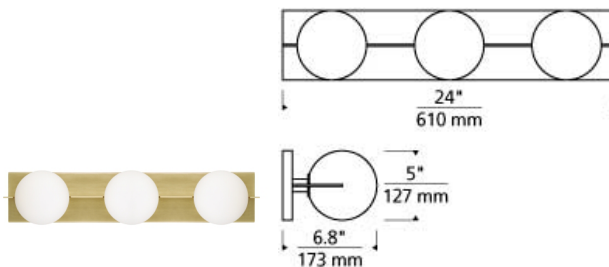

Orbel 3-Light Bath LED T20

DESCRIPTION

The Orbel Collection by Tech Lighting is inspired by Mid-Century modern art with contrasting geometric shapes. The Orbel bath light fixture features three stacked frosted spheres supported by a rectangular metal base. Generously sized at 24" long, the Orbel bath light is offered in three modern finishes, brass, matte black and polished nickel. Coordinate your design with other fixtures in the Orbel collection, the wall sconce, flush mount and low voltage pendants. Lamping options are compatible with most dimmers. Refer to the Dimming Chart for more information. No Lamp rated for (3) 5 watt max G9 bi-pin lamps (Not included). LED. (3) 120 volt, 5 watt, 909 total delivered lumens, 3000K LED G9 bi-pin lamps. Dimmable with most LED compatible ELV and TRIAC dimmers. Mounts horizontally or vertically.

INSTALLATION

This product can mount to either a 4" square electrical box with round plaster ring or an octagonal electrical box (not included).

WEIGHT

4-4lb / 1.81-1.81kg ±

brass
(aged brass not shown)

polished nickel

matte black

ORDERING INFORMATION

700BCOBL	SHAPE OR SIZE	FINISH	LAMP
3	3 LIGHT	R AGED BRASS B MATTE BLACK N POLISHED NICKEL	NO LAMP -LED930 BI-PIN G9 LED 90 CRI 3000K 120V (T20/T24)

700BC OBL _____

FIXTURE TYPE: _____