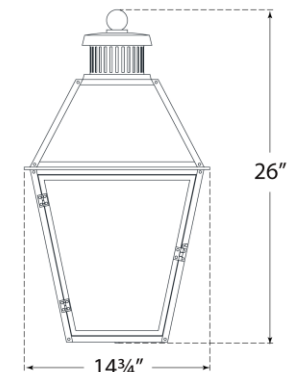

TEAR SHEET

Stratford Medium 3/4 Gas Wall Lantern

Item # CHO 2451BLK-CG

Designer: Chapman & Myers

Height: 26"

Width: 14.75"

Extension: 11.5"

Backplate: 13.5" x 20.5" Decorative

Top View

Side View

Front View