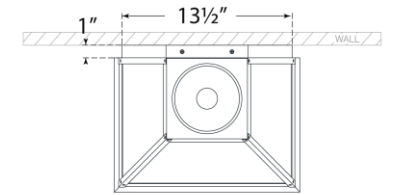

TEAR SHEET

Stratford Medium 3/4 Gas Wall Lantern

Item # CHO 2451BLK-CG

Designer: Chapman & Myers

Height: 26"

Width: 14.75"

Extension: 11.5"

Backplate: 13.5" x 20.5" Decorative

Top View

Side View

Front View