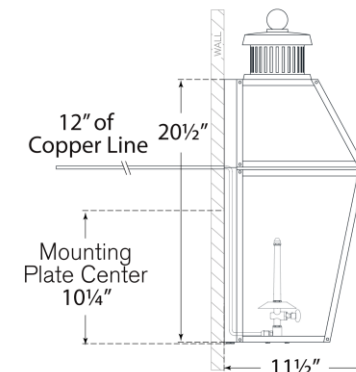

TEAR SHEET

Stratford Medium 3/4 Gas Wall Lantern

Item # CHO 2451BLK-CG

Designer: Chapman & Myers

Height: 26"

Width: 14.75"

Extension: 11.5"

Backplate: 13.5" x 20.5" Decorative

Top View

Side View

Front View