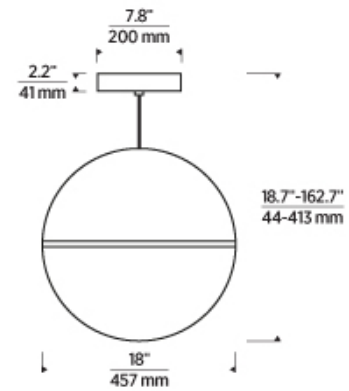

To view all available finish options, please visit techlighting.com

ORDERING INFORMATION

700TDHNE	LENGTH (A)	FINISH	LAMP
	18 18"	C CHROME NB NATURAL BRASS B NIGHTSHADE BLACK	-LED930 INTEGRATED LED 90 CRI 3000K 120V

700TDHNE _____
JOB NAME _____
NOTES _____

HANEA X-LARGE PENDANT

VISUAL COMFORT & CO.

SPECIFICATIONS

PRIMARY MATERIAL	Aluminum or Brass
SHADE MATERIAL	Acrylic
NET WEIGHT	17 lbs
HEIGHT	18in
WIDTH	18in
LENGTH	18in
UP LIGHT / DOWN LIGHT / BOTH?	
WET LISTED	
DAMP LISTED	
DRY LISTED	
MIN. HANGING HEIGHT	18.7in
MAX HANGING HEIGHT	162.7in
TOTAL CORD LENGTH	144in
TOTAL STEM LENGTH	
STEM QTY	
SLOPED CEILING ADAPTABLE?	Yes 45° Max
GENERAL LISTING	ETL Listed
INCLUDES	