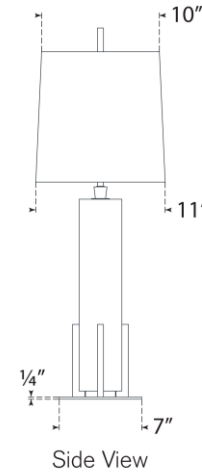

TEAR SHEET

Gironde Large Table Lamp

Item # TOB 3920ALB/HAB-L

Designer: Thomas O'Brien

Height: 31.25"

Width: 17"

Base: 7" Square

Finishes: ALB/BZ, ALB/HAB, CG/BZ, CG/HAB

Shade Treatments: L

Shade Details: 10/16" x 11/17" x 11" Rectangle

Socket: E26 Dimmer

Wattage: 15 LED A19

Weight: 25 Pounds

Note: Alabaster is a Natural Stone | Variations in Color and Texture are Expected

Top View