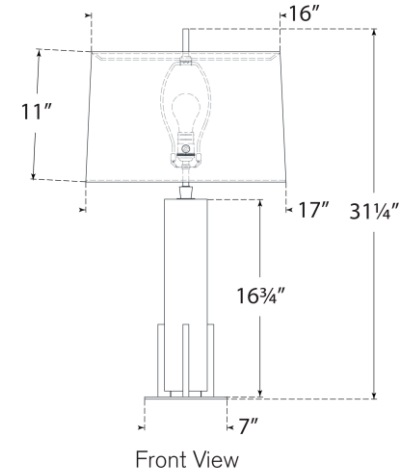

TEAR SHEET

Gironde Large Table Lamp

Item # TOB 3920ALB/HAB-L

Designer: Thomas O'Brien

Height: 31.25"

Width: 17"

Base: 7" Square

Finishes: ALB/BZ, ALB/HAB, CG/BZ, CG/HAB

Shade Treatments: L

Shade Details: 10/16" x 11/17" x 11" Rectangle

Socket: E26 Dimmer

Wattage: 15 LED A19

Weight: 25 Pounds

Note: Alabaster is a Natural Stone | Variations in Color and Texture are Expected