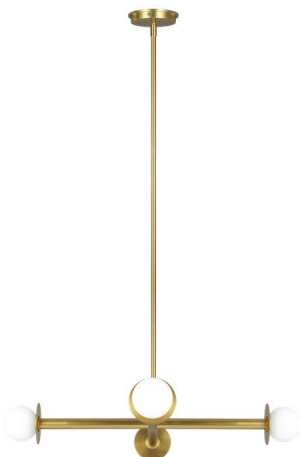

GENERATION LIGHTING

KC1064BBS: Wide Chandelier

Dimensions:

Diameter:	30"	Overall Height:	61 1/2"
Length:	30"	Wire:	180" (color/Clear Silver)
Height:	4 1/4"	Mounting Proc.:	Screw(s)
Weight:	7.16 lbs.	Connection:	Mounted To Box

Bulbs:

4 - Halogen G9 T4 60w Max. 120v - Not included

Features:

- This fixture features mouth-blown glass and slight variations are an inherent part of the handcrafting process.

Material List:

- 1 Body - Steel - Burnished Brass
- 4 12" Stem - Steel - Burnished Brass
- 1 6" Stem - Steel - Burnished Brass

Safety Listing:

Safety Listed for Damp Locations

Collection: Nodes

Steel frame adds strength and durability, showcasing the delicate blown glass opal diffuser.

Supplied with 15' of wire

Available in two finish options: Burnished Brass and Midnight Black

Shade / Glass / Diffuser Details:

Part	Material	Finish	Quantity	Item Number	Length	Width	Height	Diameter	Fitter Diameter	Shade Top Length	Shade Top Width	Shade Top Diameter
Shade	Glass	Milk White	4				3 1/4	3 1/2				