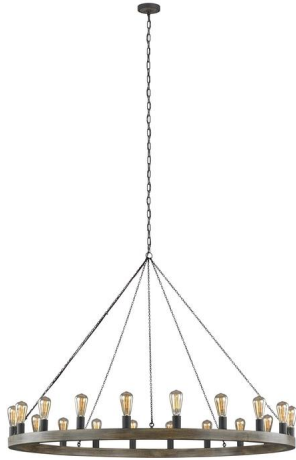

## F3933/20WOW/AF: Large Chandelier

### Dimensions:

<b>Diameter:</b>	60"	<b>Overall Height:</b>	127"
<b>Height:</b>	40 1/2"	<b>Wire:</b>	240" (color/Brown)
<b>Weight:</b>	29.8 lbs.	<b>Chain:</b>	84"
		<b>Mounting Proc.:</b>	Screw Collar - Chain
		<b>Connection:</b>	Mounted To Box

### Material List:

1 Body - Steel - Weathered Oak Wood / Antique Forged Iron