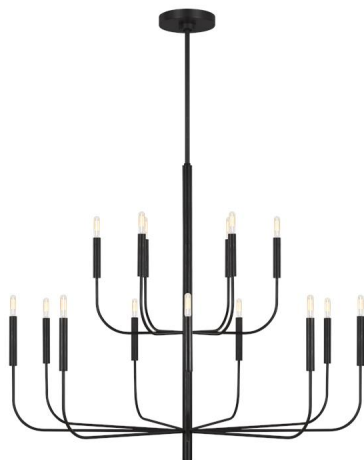

GENERATION LIGHTING

EC10015AI: Large Two-Tier Chandelier

Collection: Brianna

J-style arms directly welded into center body

15 Torpedo Candelabra 60 watt light bulbs

cETL listed for damp locations

Supplied with 15 feet of wire

A great choice for your do-it-yourself project

UPC #:014817610925

Finish: Aged Iron (AI)

Dimensions:

Diameter: 48 3/4"

Height: 37 1/2"

Weight: 17.3 lbs.

Overall Height: 92 5/8"

Wire: 240" (color/Black)

Mounting Proc.: Universal
Mounting Plate

Connection: Mounted To Box

Bulbs:

15 - Candelabra Torpedo 60w Max. 120v - Not included

Features:

- Clear bulb(s) recommended for this fixture
- Easily converts to LED with optional replacement lamps
- Fixture may be mounted in the up or down position

Material List:

1 Body - Steel - Aged Iron

4 12" Stem - Steel - Aged Iron

1 6" Stem - Steel - Aged Iron

Safety Listing:

Safety Listed for Damp Locations

Instruction Sheets:

English (EC1009)