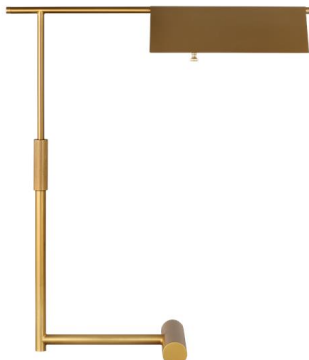

## CT1221BBS1: Table Lamp

### Dimensions:

<b>Length:</b>	8 1/2"	<b>Wire:</b>	72" (color/Clear Silver)
<b>Width:</b>	20 5/8"	<b>Switch Type:</b>	On/Off Switch
<b>Height:</b>	25"	<b>Switch Location:</b>	At Socket
<b>Weight:</b>	9.5 lbs.	<b>Connection:</b>	Plug Into Box

### Material List:

1 Body - Steel - Burnished Brass

### Shade / Glass / Diffuser Details:

Part	Material	Finish	Quantity	Item Number	Length	Width	Height	Diameter	Fitter Diameter	Shade Top Length	Shade Top Width	Shade Top Diameter
Shade	Steel	Burnished Brass	1		10 1/2"	7 1/8"	3 1/4"					