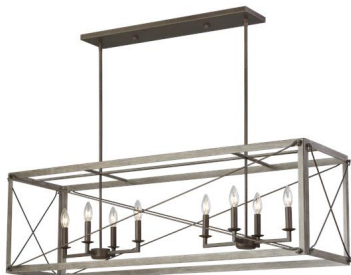

GENERATION LIGHTING

6626308-872: Eight Light Island Pendant

Collection: Thornwood

Featured in the decorative Thornwood collection

8 B10 Torpedo Candelabra 60 watt light bulbs

Clear bulb(s) recommended for this fixture

Easily converts to LED with optional replacement lamps

Meets Title 24 energy efficiency standards

UPC #:785652070303

Finish: Washed Pine (872)

Dimensions:

Length: 49"

Width: 13 3/4"

Height: 14 1/2"

Weight: 23.54 lbs.

Overall Height: 59"

Wire: 120" (color/Black)

Mounting Proc.: Double Cap Nuts

Connection: Mounted To Box

Bulbs:

8 - Candelabra B10 Torpedo 60w Max. 120v - Not included

Features:

- Clear bulb(s) recommended for this fixture
- Easily converts to LED with optional replacement lamps
- Meets Title 24 energy efficiency standards
- Title 24 compliant if used with Joint Appendix (JA8) approved light bulbs listed in the California Energy Commission Appliance database.