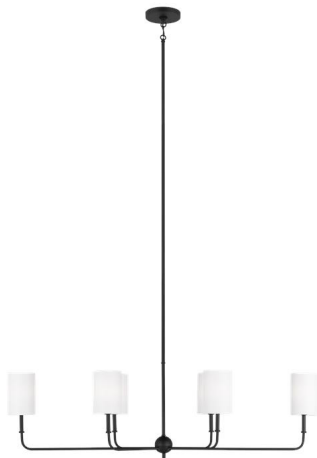

GENERATION LIGHTING

3609306-112: Six Light Linear Chandelier

Collection: Foxdale

UPC #:785652123641

Finish: Midnight Black (112)

Dimensions:

Length: 14"
Width: 44"
Height: 14"

Overall Height: 59 7/8"

Wire: 120" (color/Black)

Mounting Proc.: Screw Collar - Stem

Connection: Mounted To Box

Bulbs:

6 - Candelabra Torpedo 60w Max. 120v - Not included

Features:

- Easily converts to LED with optional replacement lamps
- Sloped ceiling mounting hardware included
- Meets Title 24 energy efficiency standards
- Title 24 compliant if used with Joint Appendix (JA8) approved light bulbs listed in the California Energy Commission Appliance database.

Material List:

1 Body - Steel - Midnight Black
 3 12" Stem - Steel - Midnight Black
 1 6" Stem - Steel - Midnight Black

Safety Listing:

Safety Listed for Damp Locations

Instruction Sheets:

Trilingual (English, Spanish, and French) (FOXDALE_CHAND)

Shade / Glass / Diffuser Details:

Part	Material	Finish	Quantity	Item Number	Length	Width	Height	Diameter	Fitter Diameter	Shade Top Length	Shade Top Width	Shade Top Diameter
Shade	Fabric	White Linen	5				6	4				4