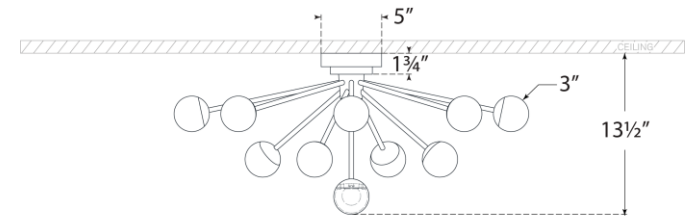

TEAR SHEET

Alloway 30" Flush Mount

Item # KS 4230PN-CG

Designer: kate spade new york

Height: 13.5"

Width: 30"

Canopy: 5" Round

Finishes: PN, SB

Glass Options: CG

Socket: Dedicated LED

Wattage: 40w (3200lm)

Weight: 12 Pounds

Side View

Top View