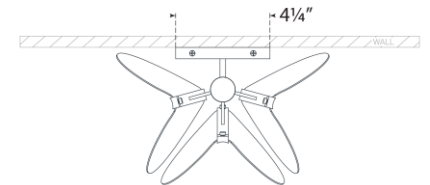

## Danes Small Sconce

Item # KS 2130G

Designer: kate spade new york

Height: 11.25"

Width: 9.5"

Extension: 6"

Backplate: 4.25" x 5" Rectangle

Finishes: BLK/G, G, PN, WHT/G

Socket: 2 - E12 Candelabra

Wattage: 2 - 6.5 LED B11

Weight: 4 Pounds

Top View

Side View

Front View