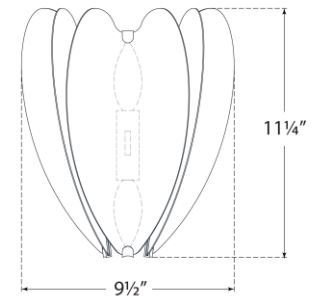

## Danes Small Sconce

Item # KS 2130G

Designer: kate spade new york

Height: 11.25"

Width: 9.5"

Extension: 6"

Backplate: 4.25" x 5" Rectangle

Finishes: BLK/G, G, PN, WHT/G

Socket: 2 - E12 Candelabra

Wattage: 2 - 6.5 LED B11

Weight: 4 Pounds

Top View

Side View

Front View