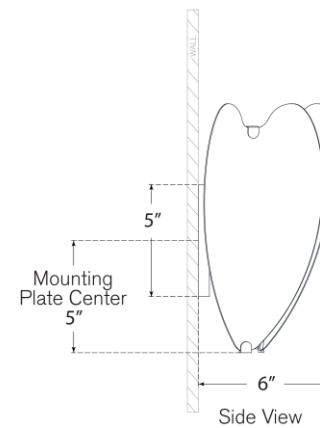

## Danes Small Sconce

Item # KS 2130G

Designer: kate spade new york

Height: 11.25"

Width: 9.5"

Extension: 6"

Backplate: 4.25" x 5" Rectangle

Finishes: BLK/G, G, PN, WHT/G

Socket: 2 - E12 Candelabra

Wattage: 2 - 6.5 LED B11

Weight: 4 Pounds

Top View

Side View

Front View