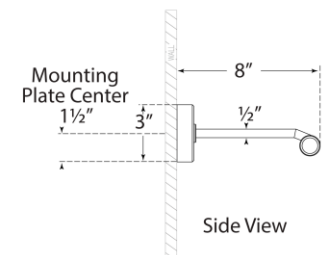

Finishes: NB, PN

Socket: Dedicated LED

Wattage: 25w (2000lm)

Weight: 4 Pounds

Front View

Side View