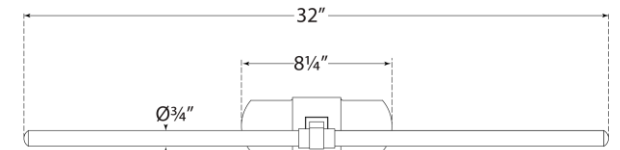

TEAR SHEET

Langley 32" Picture Light

Item # RL 2782NB

Designer: Ralph Lauren

Height: 3"

Width: 32"

Extension: 8"

Backplate: 3" x 8.25" Rectangle

Finishes: NB, PN

Socket: Dedicated LED

Wattage: 25w (2000lm)

Weight: 4 Pounds

Front View

Side View