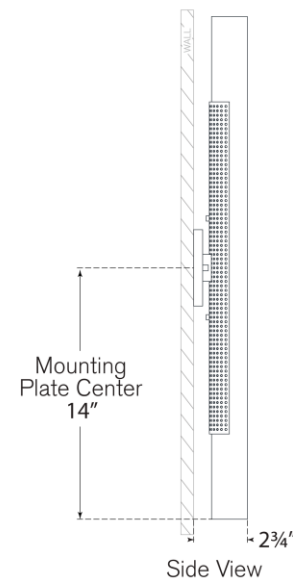

TEAR SHEET

Precision 28" Bath Light

Item # KW 2224BZ-WG

Designer: Kelly Wearstler

Height: 28"

Width: 4.25"

Extension: 2.75"

Backplate: 4.25" Square

Finishes: AB, BZ, PN

Glass Options: WG

Socket: Dedicated LED

Wattage: 27w (2200lm)

Weight: 2 Pounds

Top View

Side View

Front View