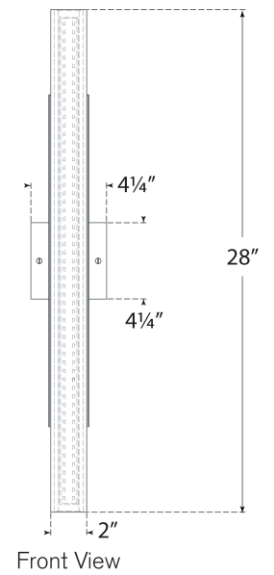

TEAR SHEET

Precision 28" Bath Light

Item # KW 2224BZ-WG

Designer: Kelly Wearstler

Height: 28"

Width: 4.25"

Extension: 2.75"

Backplate: 4.25" Square

Finishes: AB, BZ, PN

Glass Options: WG

Socket: Dedicated LED

Wattage: 27w (2200lm)

Weight: 2 Pounds

Top View

Side View

Front View