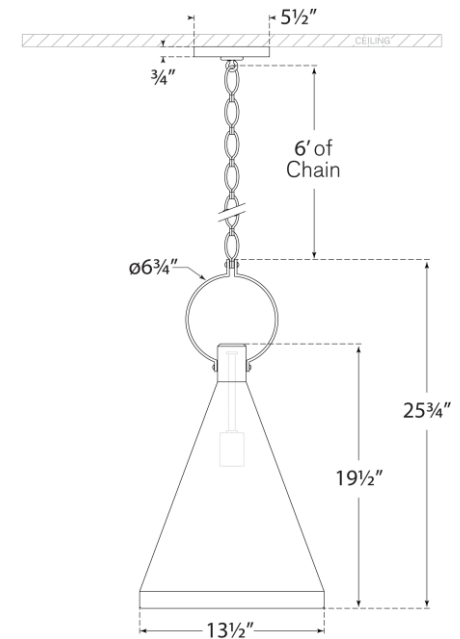

TEAR SHEET

Limoges Medium Tall Pendant

Item # SK 5361NR-PW

Designer: Suzanne Kasler

Height: 25.75"

Width: 13.5"

Canopy: 5.5" Round

Finishes: NR

Shade Treatments: AI, PW

Socket: E26 Keyless

Wattage: 60 A19

Weight: 6 Pounds

Front View