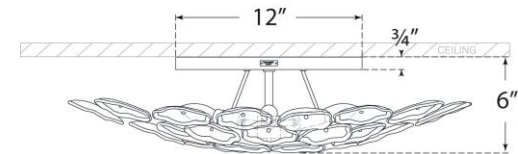

## Leighton Large Flush Mount

Item # KS 4066SB-CRE

Designer: kate spade new york

Height: 6"

Width: 25.75"

Canopy: 12" Round

Finishes: PN, SB

Glass Options: BLS, CRE

Socket: 6 - E12 Candelabra

Wattage: 6 - 6.5 LED B11

Weight: 20 Pounds

Note: UL Only

Side View

Bottom View