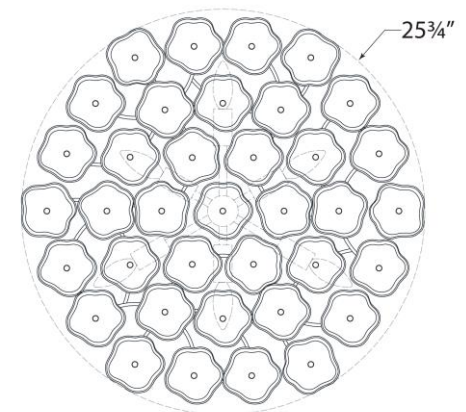

## Leighton Large Flush Mount

Item # KS 4066SB-CRE

Designer: kate spade new york

Height: 6"

Width: 25.75"

Canopy: 12" Round

Finishes: PN, SB

Glass Options: BLS, CRE

Socket: 6 - E12 Candelabra

Wattage: 6 - 6.5 LED B11

Weight: 20 Pounds

Note: UL Only

Side View

Bottom View