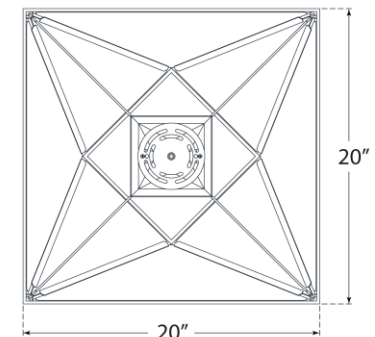

Side View

Top View