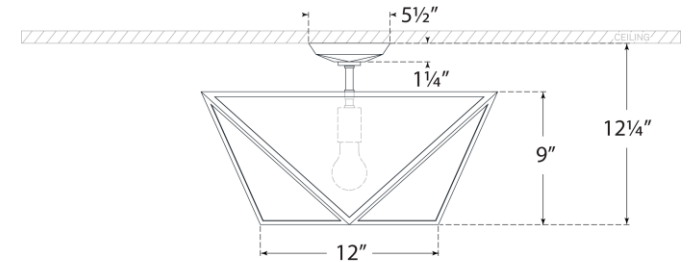

TEAR SHEET

Lorino Large Semi-Flush Mount

Item # JN 4241HAB-WG

Designer: Julie Neill

Height: 12.25"

Width: 20"

Canopy: 5.5" Square

Finishes: BZ, HAB, PN

Glass Options: WG

Socket: E26 Keyless

Wattage: 15 LED A19

Note: UL Only

Side View