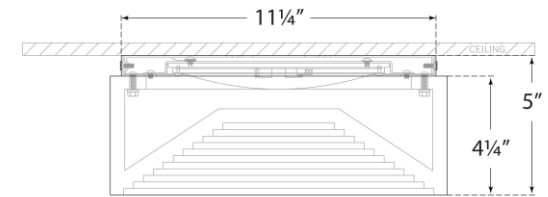

TEAR SHEET

Otto Medium Flush Mount

Item # KW 4902PN-ALB

Designer: Kelly Wearstler

Height: 5"

Width: 12"

Canopy: 11.25" Round

Finishes: AB, BZ, PN

Glass Options: ALB

Socket: Dedicated LED

Wattage: 30w (2400lm)

Weight: 17 Pounds

Note: Alabaster is a Natural Stone | Variations in Color and Texture are Expected

Side View

Bottom View