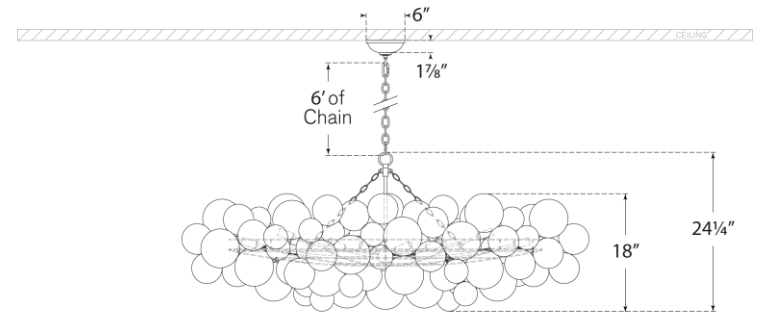

TEAR SHEET

Talia Large Linear Chandelier

Item # JN 5117PW-CG

Designer: Julie Neill

Height: 24.25"

Width: 25.75" x 63.25"

Canopy: 6" Round

Finishes: BSL, G, PW

Glass Options: CG

Socket: 12 - E12 Candelabra

Wattage: 12 - 6.5 LED B11

Weight: 44 Pounds

Note: Assembly Required

Side View

Top View