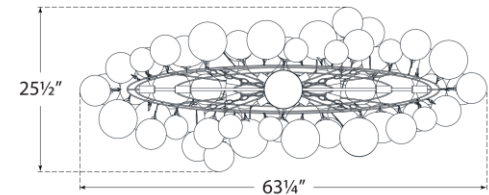

TEAR SHEET

Talia Large Linear Chandelier

Item # JN 5117PW-CG

Designer: Julie Neill

Height: 24.25"

Width: 25.75" x 63.25"

Canopy: 6" Round

Finishes: BSL, G, PW

Glass Options: CG

Socket: 12 - E12 Candelabra

Wattage: 12 - 6.5 LED B11

Weight: 44 Pounds

Note: Assembly Required

Side View

Top View