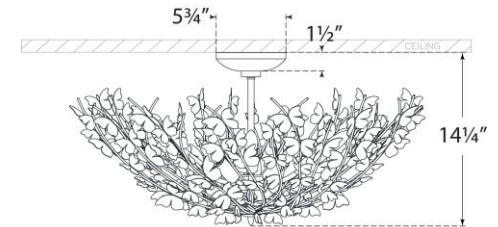

TEAR SHEET

Farfalle Large Semi-Flush Mount

Item # JN 4405BSL

Designer: Julie Neill

Height: 14.25"

Width: 30"

Canopy: 5.75" Round

Finishes: BSL, G

Socket: 8 - E12 Candelabra

Wattage: 8 - 5.5 LED C11

Weight: 20 Pounds

Side View

Top View