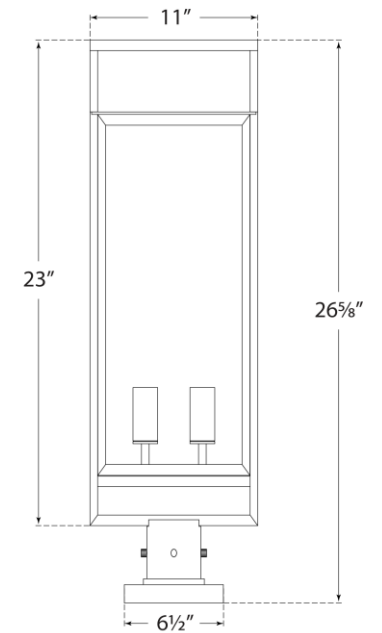

SPEC SHEET

Halle Medium Post Lantern

Item # S 7191AI-CG

Designer: Ian K. Fowler

Height: 26.76"

Width: 11"

Finishes: AI

Glass Options: CG

Socket: 2 - E26 Keyless

Wattage: 2 - 40 T

Note: Pier Mount Included

Side View

Front View