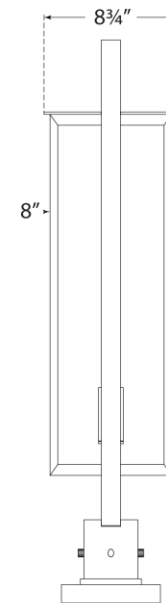

SPEC SHEET

Halle Medium Post Lantern

Item # S 7191AI-CG

Designer: Ian K. Fowler

Height: 26.76"

Width: 11"

Finishes: AI

Glass Options: CG

Socket: 2 - E26 Keyless

Wattage: 2 - 40 T

Note: Pier Mount Included

Side View

Front View