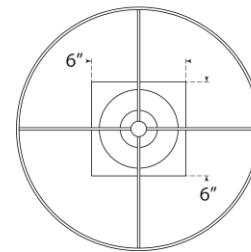

SPEC SHEET

Grayson Stacked Table Lamp

Item # KS 3945CG/BLK-L

Designer: kate spade new york

Height: 27.75"

Width: 15.5"

Base: 6" Square

Finishes: CG/BLK, CG/CRE

Shade Treatments: L

Shade Details: 15.5" x 15.5" x 12.25"

Socket: E26 Keyless w/ Line Switch

Wattage: 100 A

Top View

Front View