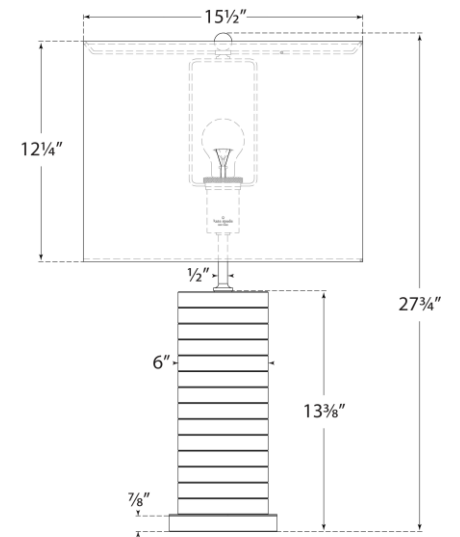

SPEC SHEET

Grayson Stacked Table Lamp

Item # KS 3945CG/BLK-L

Designer: kate spade new york

Height: 27.75"

Width: 15.5"

Base: 6" Square

Finishes: CG/BLK, CG/CRE

Shade Treatments: L

Shade Details: 15.5" x 15.5" x 12.25"

Socket: E26 Keyless w/ Line Switch

Wattage: 100 A

Top View

Front View