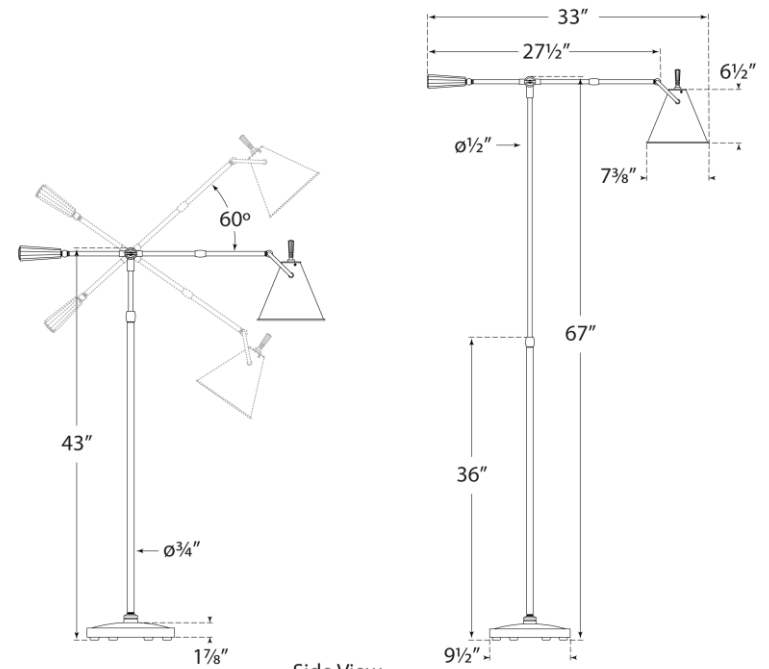

SPEC SHEET

Goodman Floor Lamp

Item # TOB 1536BZ/HAB

Designer: Thomas O'Brien

Height: 44.75" - 80"

Width: 9.5"

Extension: 25.5" - 33"

Base: 9.5" Round

Finishes: BZ/HAB, HAB, PN

Socket: E26 On/Off

Wattage: 12 LED A

Note: UL Only

Side View