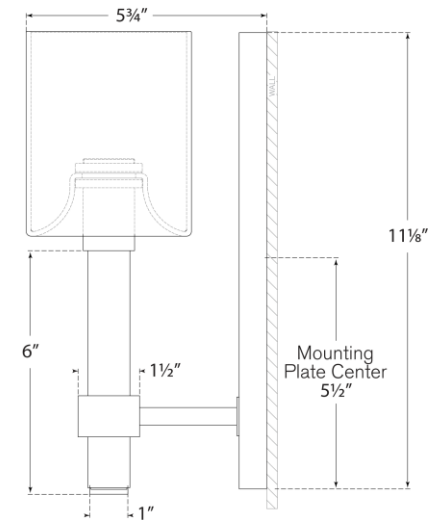

SPEC SHEET

Maribelle Single Sconce

Item # SK 2450HAB-WG

Designer: Suzanne Kasler

Height: 11.5"

Width: 4.25"

Extension: 5.75"

Backplate: 4.25" x 11" Rectangle

Finishes: HAB, PN

Shade Treatments: WG, HAB, PN

Socket: E12 Candelabra

Wattage: 40 B

Note: UL Only

Front View

Side View