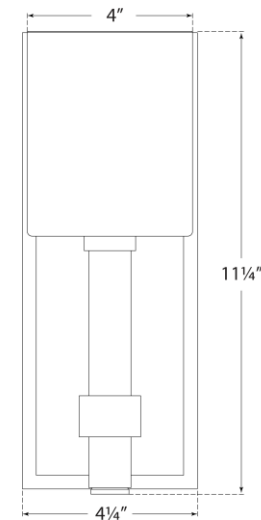

SPEC SHEET

Maribelle Single Sconce

Item # SK 2450HAB-WG

Designer: Suzanne Kasler

Height: 11.5"

Width: 4.25"

Extension: 5.75"

Backplate: 4.25" x 11" Rectangle

Finishes: HAB, PN

Shade Treatments: WG, HAB, PN

Socket: E12 Candelabra

Wattage: 40 B

Note: UL Only

Front View

Side View