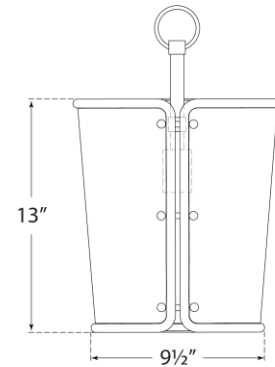

SPEC SHEET

Hastings Small Pendant

Item # S 5645HAB-BLK

Designer: Carrier and Company

Height: 18"

Width: 11.5"

Canopy: 5" Round

Finishes: HAB

Shade Treatments: BLK, WHT

Socket: E26 Keyless

Wattage: 100 A

Note: Shade can be installed inverted

Top View

6' of Chain

Shade Orientation 2

Shade Orientation 1