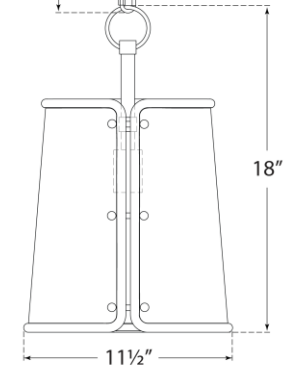

SPEC SHEET

Hastings Small Pendant

Item # S 5645HAB-BLK

Designer: Carrier and Company

Height: 18"

Width: 11.5"

Canopy: 5" Round

Finishes: HAB

Shade Treatments: BLK, WHT

Socket: E26 Keyless

Wattage: 100 A

Note: Shade can be installed inverted

Top View

6' of Chain

Shade Orientation 2

Shade Orientation 1