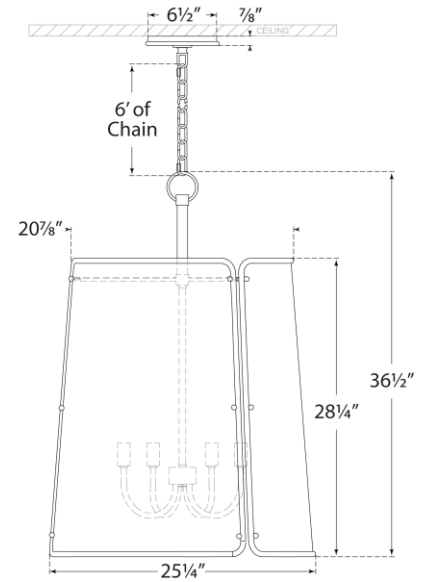

SPEC SHEET

Hastings Large Pendant

Item # S 5646HAB-BLK

Designer: Carrier and Company

Height: 36.5"

Width: 25.25"

Canopy: 6.5" Round

Finishes: HAB

Shade Treatments: BLK, WHT

Socket: 6 - E12 Keyless

Wattage: 6 - 60 B

Note: Shade can be installed inverted

Bottom View

Front View