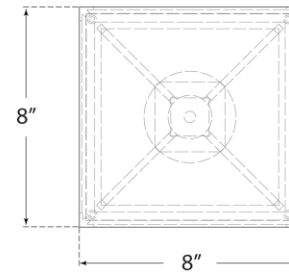

SPEC SHEET

Fresno Post Light

Item # CHO 7933AI-CG

Designer: Chapman & Myers

Height: 21"

Width: 8"

Base: 3" Round Post Cap

Finishes: AI

Glass Options: CG

Socket: E26 Keyless

Wattage: 60 T

Top View