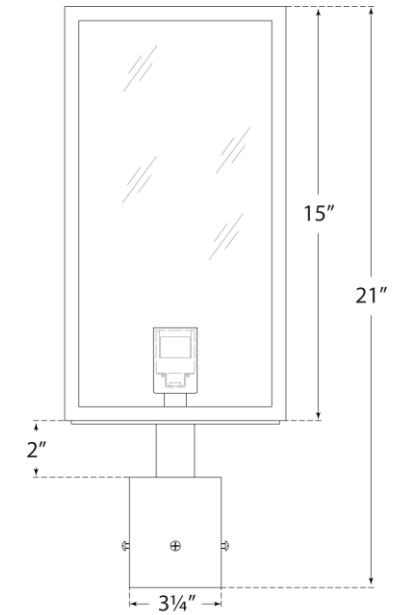

## Fresno Post Light

Item # CHO 7933AI-CG

Designer: Chapman & Myers

Height: 21"

Width: 8"

Base: 3" Round Post Cap

Finishes: AI

Glass Options: CG

Socket: E26 Keyless

Wattage: 60 T

Top View

Front View