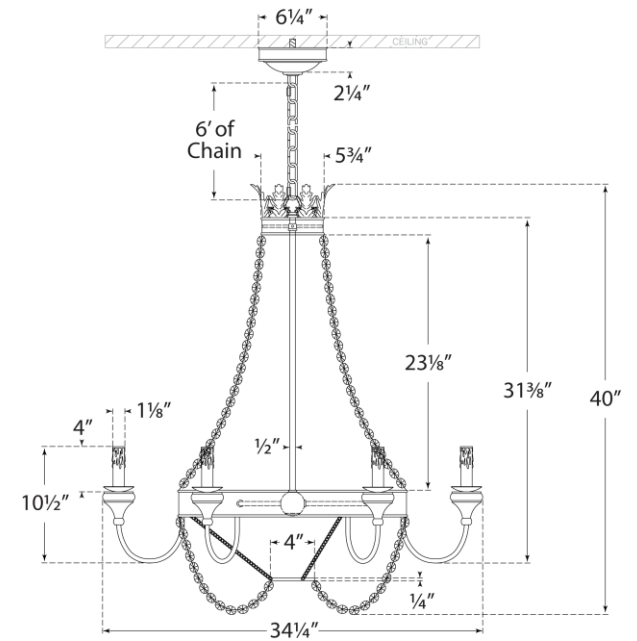

SPEC SHEET

Entellina Chandelier

Item # JN 5016VWG-CG

Designer: Julie Neill

Height: 40"

Width: 34.25"

Canopy: 6" Round

Finishes: VWG

Trim Options: CG

Socket: 6 - E12 Candelabra

Wattage: 6 - 40 B

Front View