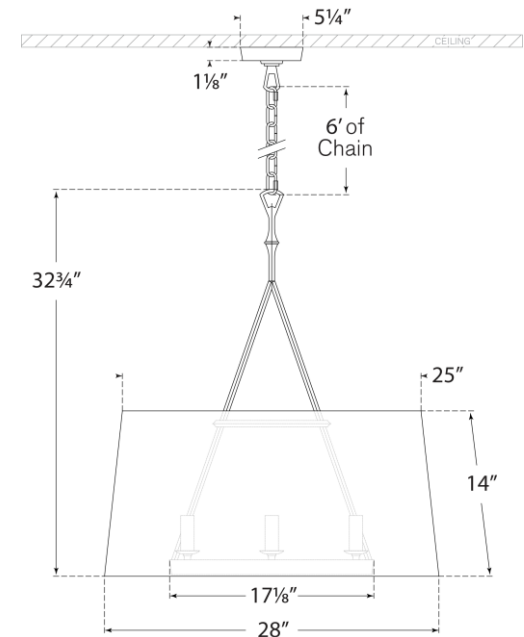

SPEC SHEET

Dauphine Large Hanging Shade

Item # S 5401AI-L

Designer: Studio VC

Height: 32.75"

Width: 28"

Canopy: 5.25" Round

Finishes: AI, GI

Shade Treatments: L

Shade Details: 25" x 28" x 14"

Socket: 6 - E12 Candelabra

Wattage: 6 - 60 B

Front View