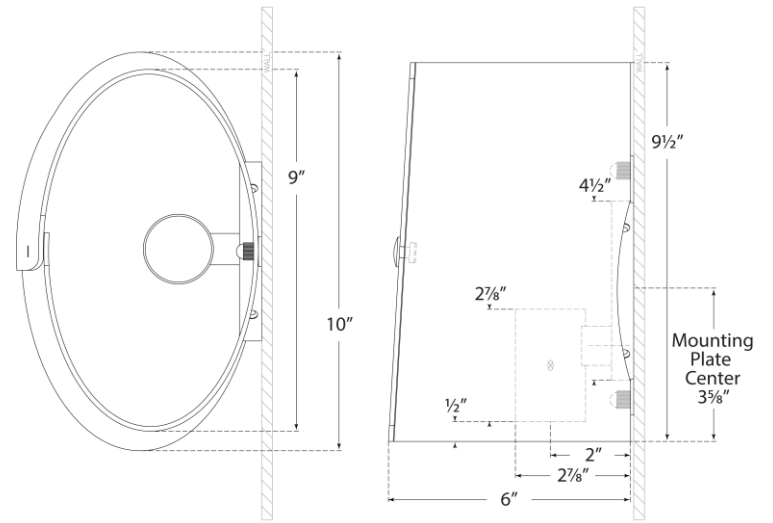

SPEC SHEET

Dapper Small Sconce

Item # BBL 2118SB-WA

Designer: Barbara Barry

Height: 9.5"

Width: 10"

Extension: 6"

Backplate: 4.5" Round

Finishes: PN, SB

Shade Treatments: WA

Socket: E26 Keyless

Wattage: 12 LED A

Note: UL Only

Top View

Side View