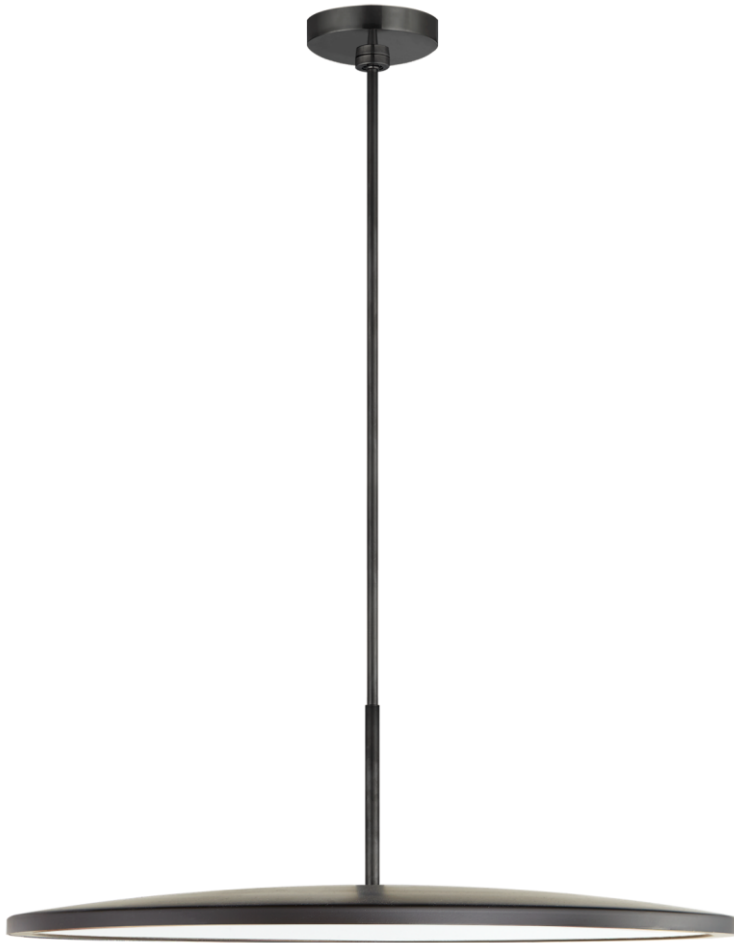

SPEC SHEET

Dot 22" Pendant

Item # PB 5003MBK

Designer: Peter Bristol

O/A Height: 42.5"

Fixture Height: 7.5"

Min. Custom Height: 12"

Width: 23"

Canopy: 6" Round

Finishes: MBK, NB, PN

Socket: Dedicated LED

Wattage: 41w (3500lm)

Note: Custom Height Available

Bottom View