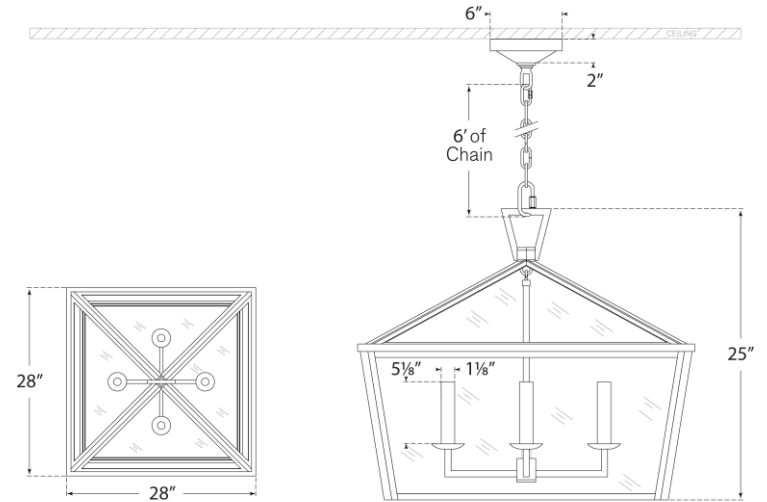

SPEC SHEET

Darlana Medium Wide Hanging Lantern

Item # CHO 5086BZ-CG

Designer: Chapman & Myers

Height: 25"

Width: 28"

Canopy: 6" Round

Finishes: BZ

Glass Options: CG

Socket: 4 - E12 Candelabra

Wattage: 4 - 40 C

Top View

Front View