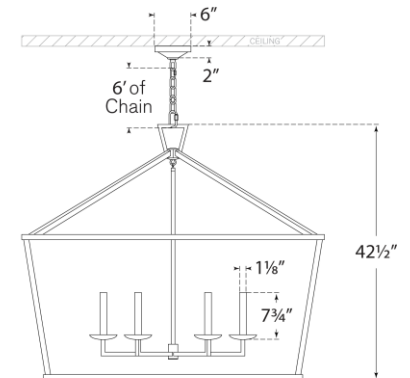

SPEC SHEET

Darlana XXL Wide Lantern

Item # CHC 2191PN

Designer: Chapman & Myers

Height: 42.5"

Width: 50"

Canopy: 6" Round

Finishes: AI, GI, PN

Socket: 6 - E12 Keyless

Wattage: 6 - 60 C

Note: Special Installation Required

Top View

Side View