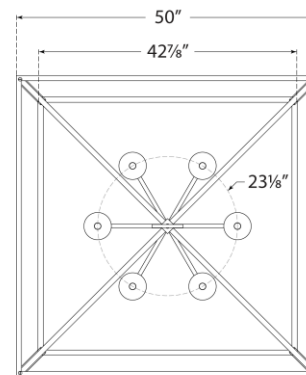

SPEC SHEET

Darlana XXL Wide Lantern

Item # CHC 2191PN

Designer: Chapman & Myers

Height: 42.5"

Width: 50"

Canopy: 6" Round

Finishes: AI, GI, PN

Socket: 6 - E12 Keyless

Wattage: 6 - 60 C

Note: Special Installation Required

Top View

Side View