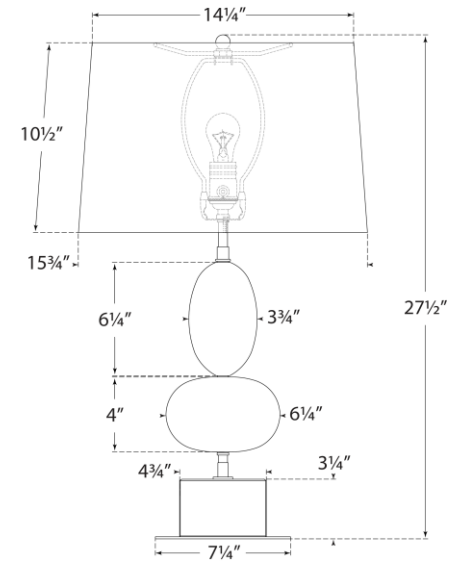

SPEC SHEET

Dani Medium Table Lamp

Item # TOB 3980ALB-L

Designer: Thomas O'Brien

Height: 27.5"

Width: 16"

Base: 5" x 7.25" Rectangle

Finishes: ALB, ALB/BM

Shade Treatments: L

Shade Details: SH9/14.255x11/15.75x10.5LO

Socket: E26 Dimmer

Wattage: 100 A

Side View

Front View