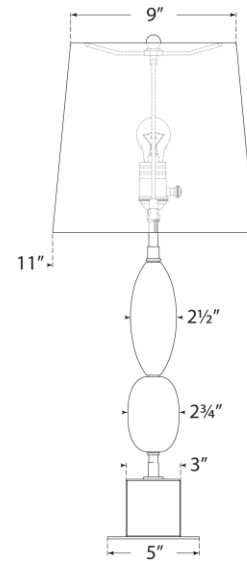

SPEC SHEET

Dani Medium Table Lamp

Item # TOB 3980ALB-L

Designer: Thomas O'Brien

Height: 27.5"

Width: 16"

Base: 5" x 7.25" Rectangle

Finishes: ALB, ALB/BM

Shade Treatments: L

Shade Details: SH9/14.255x11/15.75x10.5LO

Socket: E26 Dimmer

Wattage: 100 A

Side View

Front View