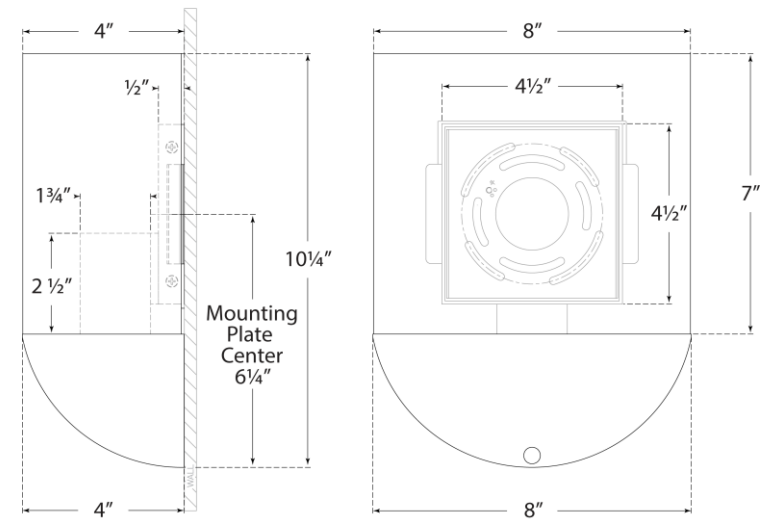

## Crescent Small Sconce

Item # BBL 2155G-WG

Designer: Barbara Barry

Height: 10.25"

Width: 8"

Extension: 4"

Backplate: 4.5" Square

Finishes: BSL, GI, PN, WHT

Glass Options: WG

Socket: E26 Keyless

Wattage: 14.5 LED A

Note: UL Only

Side View

Front View