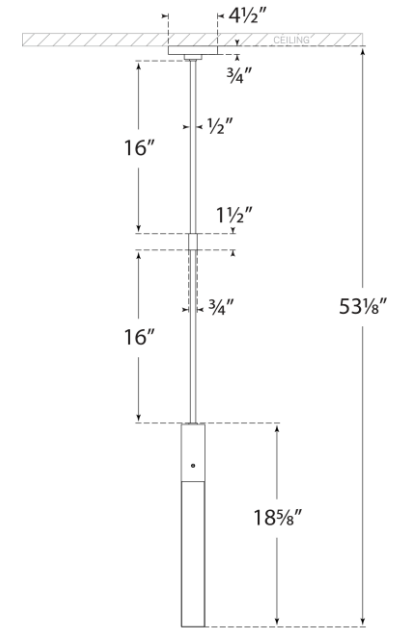

SPEC SHEET

Covet Tall Single Pendant

Item # KW 5111BZ-ALB

Designer: Kelly Wearstler

O/A Height: 53.5"

Fixture Height: 18.75"

Min. Custom Height: 24"

Width: 4.5"

Canopy: 4.5" Square

Finishes: AB, BZ, PN

Shade Treatments: ALB

Socket: E26 Keyless

Wattage: 18 LED T

Note: Bulb Included | Custom Height Available

Front View