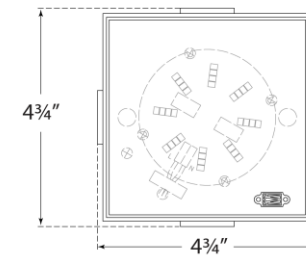

SPEC SHEET

Covet 4.75" Solitaire Flush Mount

Item # KW 4112BZ-ALB

Designer: Kelly Wearstler

Height: 4.5"

Width: 4.75"

Canopy: 4.5" Square

Finishes: AB, BZ, PN

Shade Treatments: ALB

Socket: Dedicated LED

Wattage: 13w (1300lm)

Side View

Top View