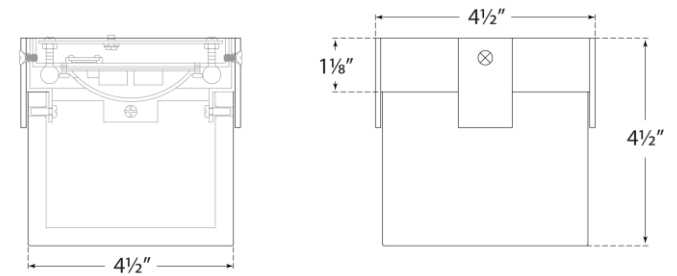

SPEC SHEET

Covet 4.75" Solitaire Flush Mount

Item # KW 4112BZ-ALB

Designer: Kelly Wearstler

Height: 4.5"

Width: 4.75"

Canopy: 4.5" Square

Finishes: AB, BZ, PN

Shade Treatments: ALB

Socket: Dedicated LED

Wattage: 13w (1300lm)

Side View

Top View