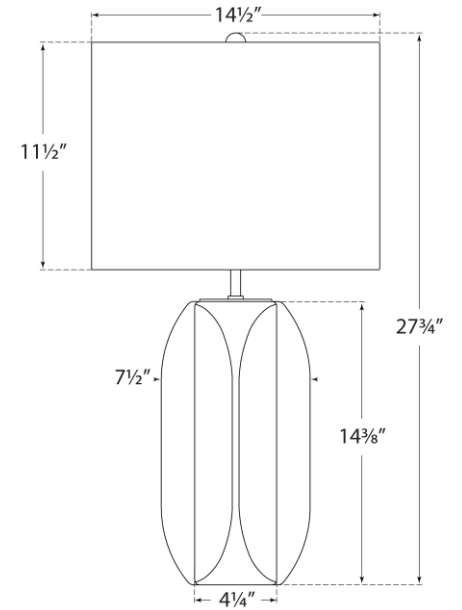

SPEC SHEET

Carmilla Medium Table Lamp

Item # KS 3630PBC-L

Designer: kate spade new york

Height: 27.75"

Width: 14.5"

Base: 4.25" Square

Finishes: ECG, LLC, MWT, PBC

Shade Treatments: L

Shade Details: 14.5" x 14.5" x 11.5"

Socket: E26 Keyless w/ Line Switch

Wattage: 100 A

Note: Reactive Ceramic Glazes Will Vary in Color and Texture

Bottom View

Front View