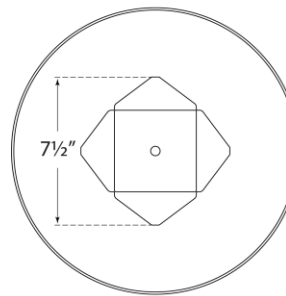

SPEC SHEET

Carmilla Medium Table Lamp

Item # KS 3630PBC-L

Designer: kate spade new york

Height: 27.75"

Width: 14.5"

Base: 4.25" Square

Finishes: ECG, LLC, MWT, PBC

Shade Treatments: L

Shade Details: 14.5" x 14.5" x 11.5"

Socket: E26 Keyless w/ Line Switch

Wattage: 100 A

Note: Reactive Ceramic Glazes Will Vary in Color and Texture

Bottom View

Front View