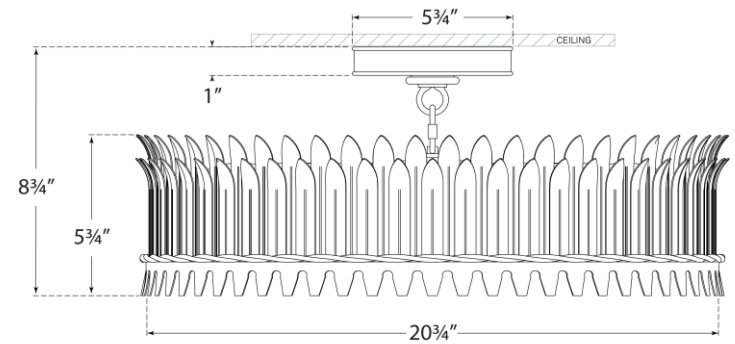

SPEC SHEET

Leslie 20" Semi-Flush

Item # SK 4207GI

Designer: Suzanne Kasler

Height: 8.75"

Width: 20.75"

Canopy: 5.75" Round

Finishes: BSL, GI

Glass Options: FG

Socket: 5 - E12 Candelabra

Wattage: 5 - 6.5 LED B

Front View

Top View