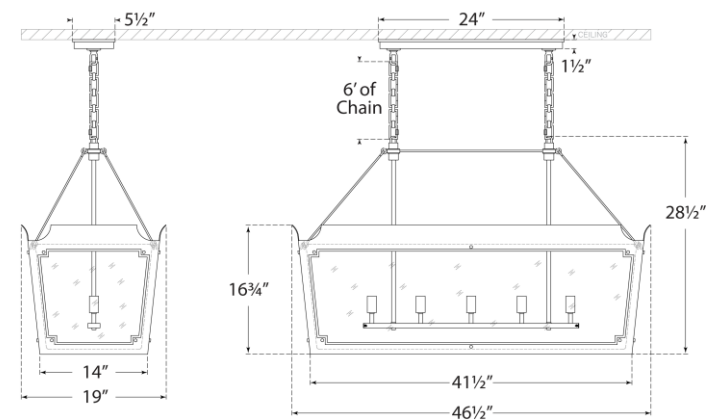

SPEC SHEET

Caddo Medium Linear Lantern

Item # JN 5023MBK/G-CG

Designer: Julie Neill

Height: 28.5"

Width: 46.5" x 18.5"

Canopy: 5.5" x 24" Rectangle

Finishes: CEL/G, MBK/G, SW/G

Glass Options: CG

Socket: 5 - E12 Candelabra

Wattage: 5 - 60 C

Side View

Front View