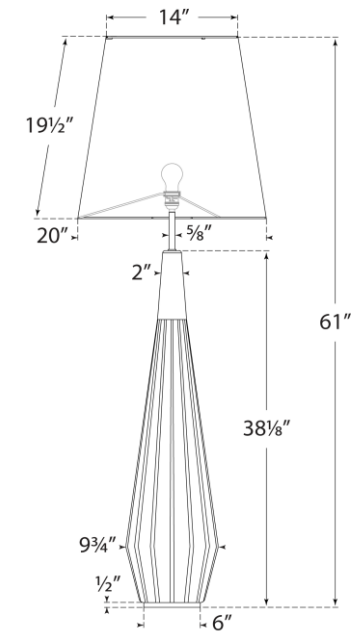

SPEC SHEET

Cachet Floor Lamp

Item # KW 1135AI-L

Designer: Kelly Wearstler

Height: 61"

Width: 20"

Base: 6" Round

Finishes: AI

Shade Treatments: L

Shade Details: 14" x 20" x 19.5"

Socket: E26 Keyless w/ Foot Pedal

Wattage: 12 LED A

Front View