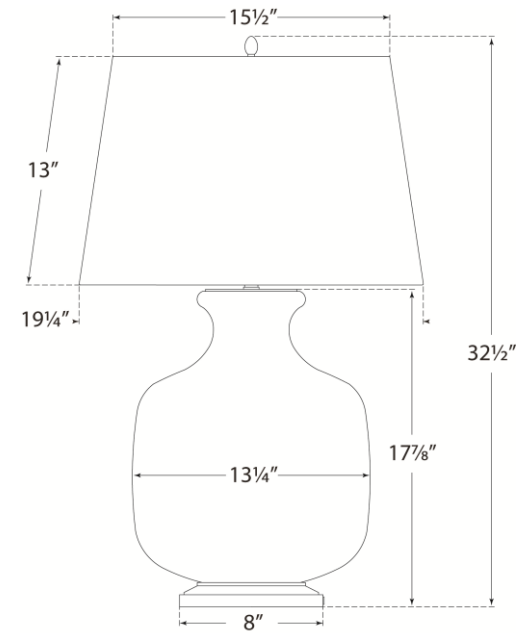

### Buatta Large Table Lamp

Item # CS 3652GSP-L

Designer: Christopher Spitzmiller

Height: 32.5"

Width: 19.25"

Base: 8" Round

Finishes: BSP, GSP

Shade Treatments: L

Shade Details: 15.5" s 19.25" x 13"

Socket: E26 Dimmer

Wattage: 100 A

Front View