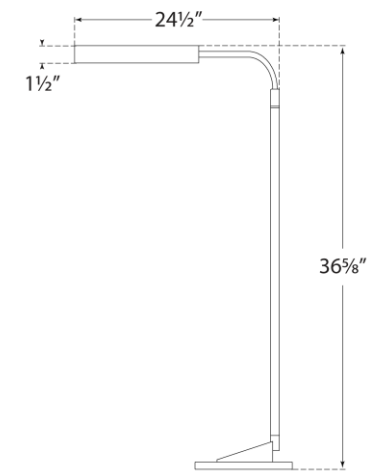

## Austin Adjustable Floor Lamp

Item # S 1350AI

Designer: Ian K. Fowler

Height: 36.75" - 48"

Width: 11"

Extension: 24.5"

Base: 11" Round

Finishes: AI, PN

Socket: Dedicated LED w/ Foot Switch

Wattage: 8w (700lm)

Side View