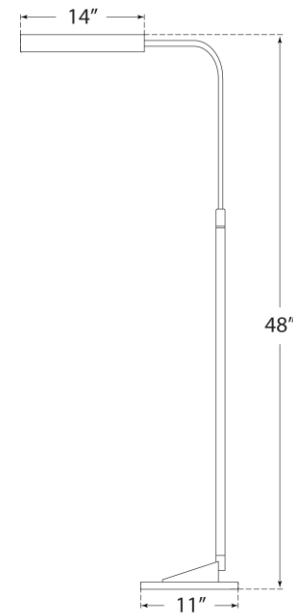

## Austin Adjustable Floor Lamp

Item # S 1350AI

Designer: Ian K. Fowler

Height: 36.75" - 48"

Width: 11"

Extension: 24.5"

Base: 11" Round

Finishes: AI, PN

Socket: Dedicated LED w/ Foot Switch

Wattage: 8w (700lm)

Side View