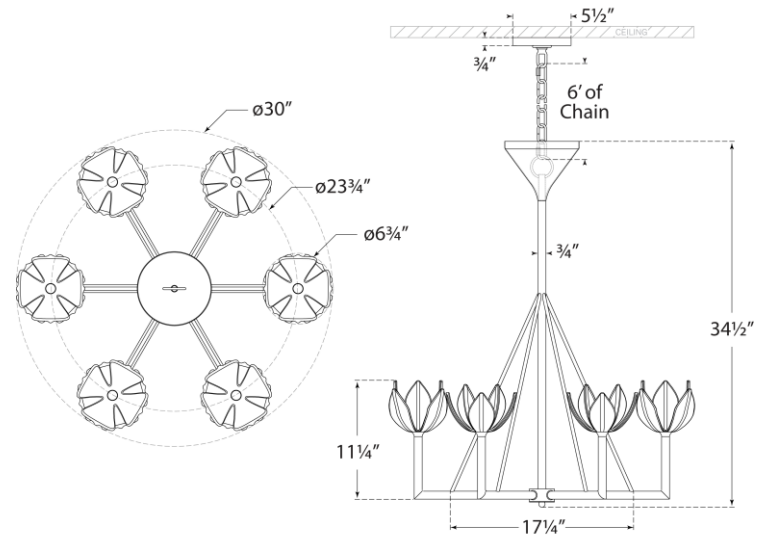

SPEC SHEET

Alberto Small Single Tier Chandelier

Item # JN 5003AGL

Designer: Julie Neill

Height: 34.5"

Width: 30"

Canopy: 5.5" Round

Finishes: AGL, BSL, PW

Socket: 6 - E12 Candelabra

Wattage: 6 - 60 G

Top View

Front View